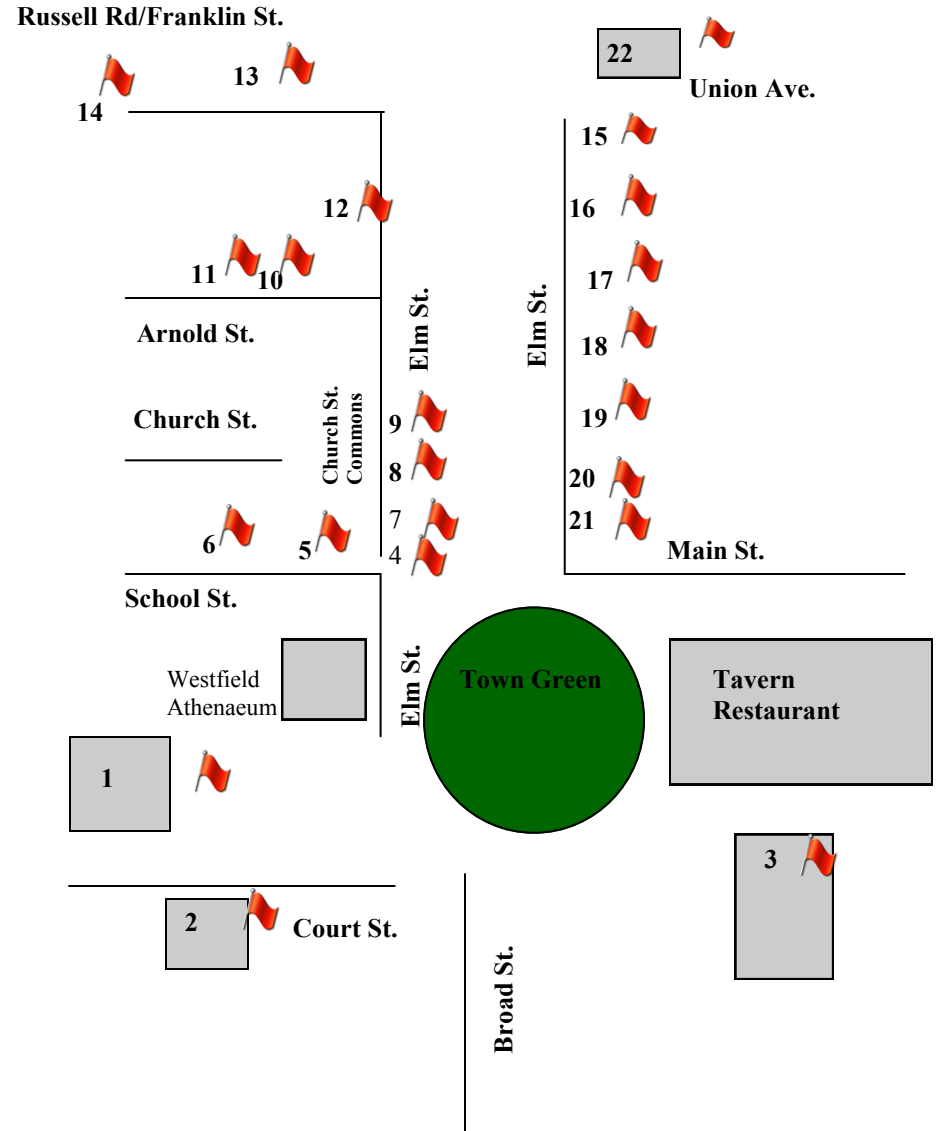

1. *Fezziwig's Holiday Faire* – with more than 40 “juried” crafters at the YMCA of Greater Westfield, 67 Court St.
2. *Partridge Wreath & Flower Shoppe*, Flowers by Webster, 52 Court Street
3. *Martha Cratchit's Boutique*, First Congregational Church, 18 Broad Street, 10 am to 3:00 pm.
4. *Tiny Tim's Art Emporium*, Gaslight Gallery, 24 Elm Street, Free Make and Take Ornaments.
5. *Ye Olde Bead Shoppe*, at World Peace & Glass Emporium, 4 School St.
6. *Murdstone and Grinby Wine Dealers*, at The Grape Crusher, 20 School St., Special Wine Tasting
7. *The Artful Dodger's Footwear*, Fast Feet, 26 Elm Street
8. *Ezra's Mercantile*, 34 Elm Street
9. *Miss Havisham's Treasure's*, My Favorite Place, 48 Elm Street
10. *Henrietta Palette's Studio*, Marie Flahive Art Studio, 22 Arnold Street
11. *Jeremiah Brewster's Chair Caning*, The Seat Weaver, 24 Arnold Street
12. *Miss Arabella's Beauty Salon*, The Hairport, 148 Elm Street
13. *Bounderby's Bicycles*, New Horizon Bikes, 55 Franklin St.
14. *Miss Larkin's Sweet Shoppe*, Miss Sweets, 4 Russell Road
15. *Ebenezer's Attic & Bake Shoppe*, overseen by Ebenezer Scrooge, himself Central Baptist Church, 115 Elm Street.
16. “A Christmas Carol”, an illustrated story 1:00 am – 5:00 pm, the WSU Foundation Downtown Art Gallery, 105 Elm Street
17. *Miss Mowcher's Beauty Emporium*, VIVID Hair Salon & Spa, 99 Elm Street
18. *Mr. Pickwick's Cards & Papers*, Truly Mine Card Shop, 99 Elm Street
19. *The Royal Watchsmith*, George's Jewelers, 67 Elm Street
20. *Mr and Mr. Wilkins Micawber's Wine & Spirits*, Mina's Wine And Spirits, 53 Elm St., Special Wine Tasting
21. *Maggie's English Tea Cakes*, Mama Cakes, 31 Elm Street
22. Chuzzlewit's Candlery, Pilgrim Candle Marketplace, 36 Union Ave

Many of the merchants will be offering special coupons and sales along with delicious treats! Enjoy!

*If you visit all 21 participating merchants listed above you will receive
10 bonus raffle tickets!!!*

Bring your completed map into one of these (3) locations along the way and receive your raffle tickets: Ezra's, Pilgrim Candle, or at the YMCA.

* (1) Bonus raffle ticket for visiting Miss Sweets, 4 Russell Road, and New Horizon Bike Shop, 55 Franklin Street.